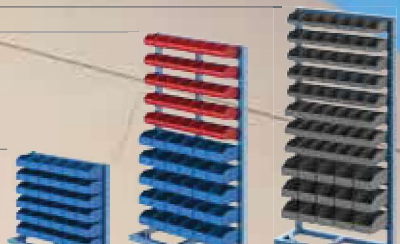

We wanted that inclined shelves should be able to be used at the same models for assembly materials that would not fit into boxes. Thinking of that pieces could be stored in these boxes, that shouldn't be lost, we have adapted the linbins into cabinets with lockable doors.

- + Used to keep mounting materials ready at production lines.
- + The mobile and fixed racks are screw and spare part stands.
- + The 40x40x2 mm box is profile framework and electrostatic powder coated.
- + The bins can be ordered both sided and used with a higher capacity, whereby the bin sizes are indicated in the images.
- + The plastic bins of our products are made of high quality polypropylene (PP).

1,80 m

- ✓ Body 30x50mm perforated box profile.
- ✓ Linbin holder sheets 5 times folded of demounted sheet.
- ✓ 450x1000 mm sized, double side, perforated pegboard.
- ✓ Lower bottom surrounding pool type bended tray.
- ✓ Mobile products with 2 fixed, 1 swivel and 1 swivel+brake wheel set.
- ✓ Mobile products with pushing handle.

- ✓ Body 30x50MM perforated box profile.
- ✓ Linbin holder sheets demounted 5 times folded of 1,20 mm sheet.
- ✓ 2 pcs 450x1000 mm sized, double side, perforated pegboard.
- ✓ Lower bottom surrounding pool type bended tray.
- ✓ Mobile products with 2 fixed, 1 swivel and 1 swivel+brake wheel set.
- ✓ Mobile products with pushing handle.