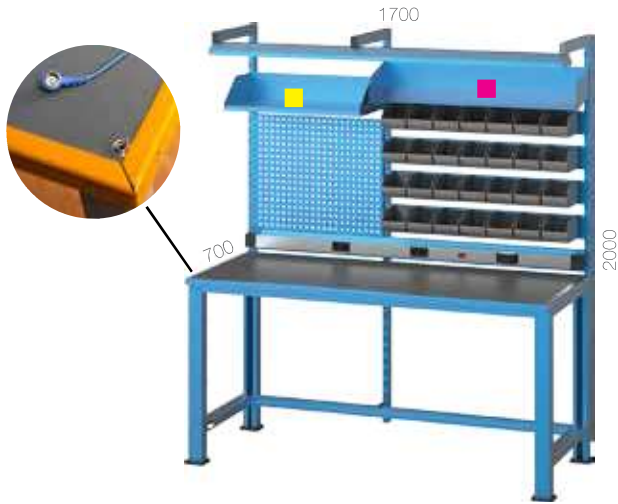

18X27 E

27X27 E

ELECTRICIAN WORKBENCHES

code **3684**

28 pcs A-150 Linbins

code 3684	Size (mm)	Pcs	Kg capacity	Security
Pegboard	680x550	1	-	
Drawer	-	-	-	
Fixed Shelf 1	680x320	1	-	
Fixed Shelf 2	980x220	1	-	-
Cabinet	-	-	-	-
Workbench	1700x700x2000		500	

code **3688**

28 pcs A-150 Linbins

code 3688	Size (mm)	Pcs	Kg capacity	Security
Pegboard	680x550	1	-	
Drawer	450x450	5	5x80	
Fixed Shelf 1	680x320	1	-	
Fixed Shelf 2	980x220	1	-	-
Cabinet	570x560x700	1	-	Central
Workbench	1700x700x2000		500	