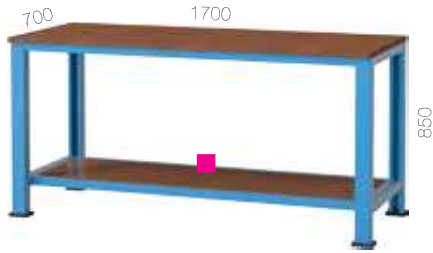

+ A pegboard, power bar, fluorescent lamp, clamp can be added to the benches.

+ The tops of the benches are made of pinotex coated 25 mm MDF plates and the table top can be furnished with rubber sheet, galvanized sheet, stainless steel sheet according to demand.

+ The rubber sheets are fixed with galvanized L shaped brackets to the MDF.

+ The feet are welded and the intermediate coupling is made with bolts. There are rubber shoes at the feet, holding from the sides, in order to prevent scratches of the ground

27X27 E

1,80 m

code **3325**

code 3325	Size (mm)	Pcs	Kg capacity	Security
Pegboard	-	-	-	
Drawer	-	-	-	
Fixed Shelf 1	-	-	-	
Fixed Shelf 2	450X1560	1	200	
Workbench	1700x700x850		700	-

code **3705**

code 3705	Size (mm)	Pcs	Kg capacity	Security
Pegboard	-	-	-	
Drawer	450x450	2	2x80	
Fixed Shelf 1	450X1070	1	50	
Fixed Shelf 2	450X1560	1	200	
Cabinet	560x570x300	1		Central
Workbench	1700x700x850		700	

code **3745**

code 3745	Size (mm)	Pcs	Kg capacity	Security
Pegboard	-	-	-	
Drawer	450x450	1	80	
Fixed Shelf 1	-	-	-	
Fixed Shelf 2	450X1560	1	200	
Cabinet	560x570x300	1		Central
Workbench	1700x700x850		700	