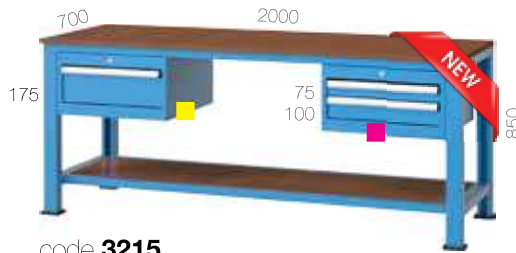

code **3315**

code 3315	Size (mm)	Pcs	Kg capacity	Security
Pegboard	1700x550	1	-	
Drawer	300x450	2	2x80	
Cabinet	410x570x300	1	-	Central
Workbench	1700x700x850		500	

code **3135**

8 pcs A-150 Linbins

code 3135	Size (mm)	Pcs	Kg capacity	Security
Pegboard	1700x550	1	-	
Drawer	300x450	3	3x80	
Cabinet	410x570x400	1	-	Central
Workbench	1700x700x850		500	

27X27 E

code **3220**

code 3220	Size (mm)	Pcs	Kg capacity	Security
Pegboard	-	-	-	
Drawer	450x450	6	6x80	
■ Cabinet 1	560x570x300	1	-	Central
■ Cabinet 2	560x570x600	1	-	Central
Fixed Shelf	450x1860	1	150	
Workbench	2000x700x850		400	