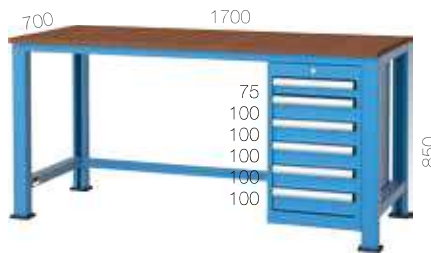

code **3131**

code 3131	Size (mm)	Pcs	Kg capacity	Security
Pegboard	-	-	-	
Drawer	300x450	6	6x80	
Cabinet	410x570x700	1	-	Central
Workbench	1700x700x850		500