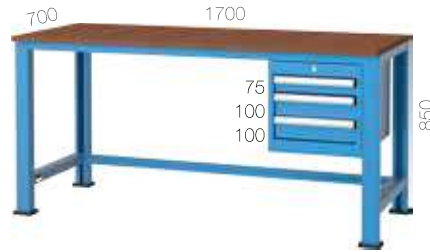

code **3110**

code 3110	Size (mm)	Pcs	Kg capacity	Security
Pegboard	-	-	-	
Drawer	300x450	3	3x80	
Cabinet	410x570x400	1	-	Central
Workbench	1700x700x850		500