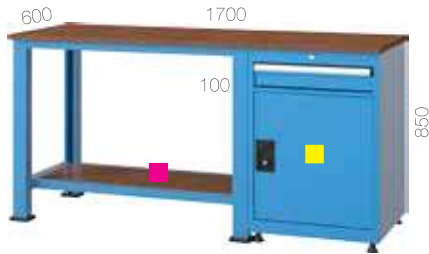

code **3190**

code 3190	Size (mm)	Pcs	Kg capacity	Security
Pegboard	-	-	-	
Drawer	450x450	1	80	
Fixed Shelf 1	530x555	1	50	
Fixed Shelf 2	370x980	1	150	
Cabinet	560x570x800	1	-	Latch
Workbench	1700x600x850		500