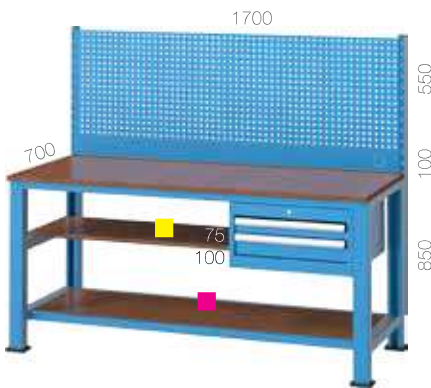

code 3775	Size (mm)	Pcs	Kg capacity	Security
Pegboard	1700x550	1	-	
Drawer	450x450	3	3x80	
Fixed Shelf 1	450X1070	1	50	
Fixed Shelf 2	450X1560	1	200	
Cabinet	560x570x400	1		Central
Workbench	1700x700x1900		700	

code **3775**

code **3650**

code 3650	Size (mm)	Pcs	Kg capacity	Security
Pegboard	1700x550	1	-	
Drawer	450x450	5	5x80	
Fixed Shelf 1		-	-	
Fixed Shelf 2	450X1560	1	200	
Cabinet	560x570x600	1		Central
Workbench	1700x700x1500		700	

code **3740**

code 3740	Size (mm)	Pcs	Kg capacity	Security
Pegboard	1700x550	1	-	
Drawer	450x450	3	3x80	
Fixed Shelf 1		-	-	
Fixed Shelf 2	450X1560	1	200	
Cabinet	560x570x400	1		Central
Workbench	1700x700x1500		700	