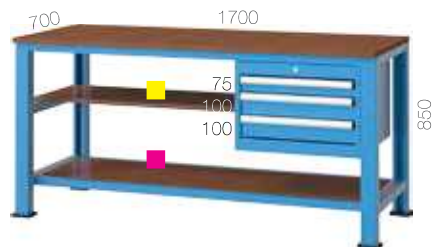

27X27 E

1,80 m

code **3325**

code 3325	Size (mm)	Pcs	Kg capacity	Security
Pegboard	-	-	-	
Drawer	-	-	-	
Fixed Shelf 1	-	-	-	
Fixed Shelf 2	450X1560	1	200	
Workbench	1700x700x850		700	-

code **3705**

code 3705	Size (mm)	Pcs	Kg capacity	Security
Pegboard	-	-	-	
Drawer	450x450	2	2x80	
Fixed Shelf 1	450X1070	1	50	
Fixed Shelf 2	450X1560	1	200	
Cabinet	560x570x300	1		Central
Workbench	1700x700x850		700	

code **3745**

code 3745	Size (mm)	Pcs	Kg capacity	Security
Pegboard	-	-	-	
Drawer	450x450	1	80	
Fixed Shelf 1	-	-	-	
Fixed Shelf 2	450X1560	1	200	
Cabinet	560x570x300	1		Central
Workbench	1700x700x850		700	

code **3730**

code 3730	Size (mm)	Pcs	Kg capacity	Security
Pegboard	-	-	-	
Drawer	450x450	3	3x80	
Fixed Shelf 1	450X1070	1	50	
Fixed Shelf 2	450X1560	1	200	
Cabinet	560x570x400	1		Central
Workbench	1700x700x850		700	