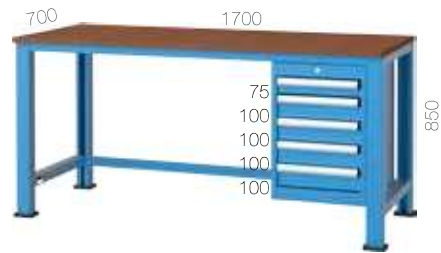

code **3715**

code 3715	Size (mm)	Pcs	Kg capacity	Security
Pegboard	1700x550	1	-	
Drawer	450x450	2	2x80	
Fixed Shelf 1	450X1070	1	50	
Fixed Shelf 2	450X1560	1	200	
Cabinet	560x570x300	1		Central
Workbench	1700x700x1500		700	

code **3350**

code 3350	Size (mm)	Pcs	Kg capacity	Security
Pegboard	-	-	-	
Drawer	450x450	6	6x80	
Fixed Shelf 1		-	-	
Fixed Shelf 2	1150X2130	1	300	
Cabinet	560x570x400	2		Central
Workbench	2200x1200x850		1500	

18X27 E

code **3310**

code 3310	Size (mm)	Pcs	Kg capacity	Security
Pegboard	-	-	-	
Drawer	300x450	2	2x80	
Cabinet	410x570x300	1	-	Central
Workbench	1700x700x850		500	

code **3110**

code 3110	Size (mm)	Pcs	Kg capacity	Security
Pegboard	-	-	-	
Drawer	300x450	3	3x80	
Cabinet	410x570x400	1	-	Central
Workbench	1700x700x850		500	

code **3315**

code 3315	Size (mm)	Pcs	Kg capacity	Security
Pegboard	1700x550	1	-	
Drawer	300x450	2	2x80	
Cabinet	410x570x300	1	-	Central
Workbench	1700x700x850		500	

code **3135**

8 pcs A-150 Linbins

code 3135	Size (mm)	Pcs	Kg capacity	Security
Pegboard	1700x550	1	-	
Drawer	300x450	3	3x80	
Cabinet	410x570x400	1	-	Central
Workbench	1700x700x850		500	