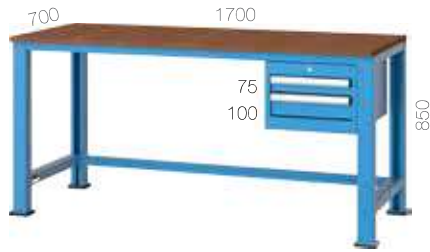

code **3310**

code 3310	Size (mm)	Pcs	Kg capacity	Security
Pegboard	-	-	-	
Drawer	300x450	2	2x80	
Cabinet	410x570x300	1	-	Central
Workbench	1700x700x850		500