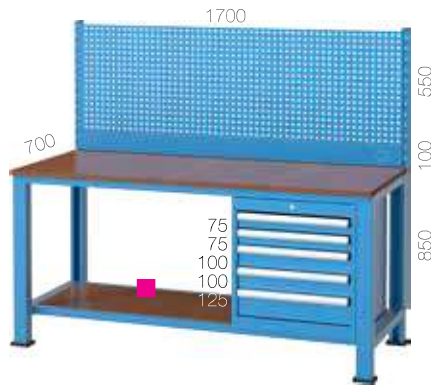

code **3650**

code 3650	Size (mm)	Pcs	Kg capacity	Security
Pegboard	1700x550	1	-	
Drawer	450x450	5	5x80	
Fixed Shelf 1		-	-	
Fixed Shelf 2	450X1560	1	200	
Cabinet	560x570x600	1		Central
Workbench	1700x700x1500		700