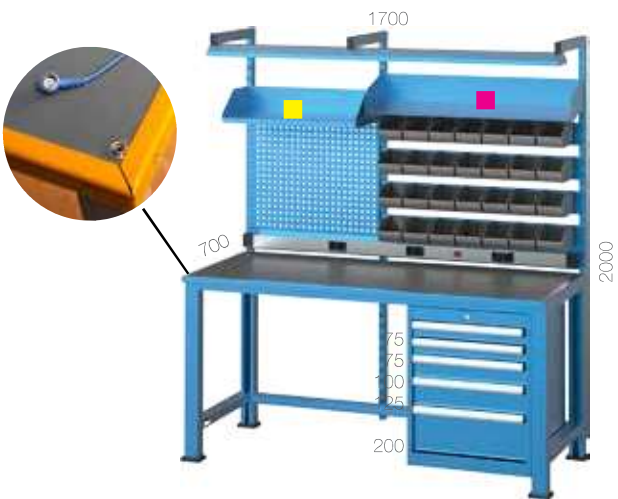

18X27 E

27X27 E

ELECTRICIAN WORKBENCHES

code **3684**

28 pcs A-150 Linbins

code 3684	Size (mm)	Pcs	Kg capacity	Security
Pegboard	680x550	1	-	
Drawer	-	-	-	
Fixed Shelf 1	680x320	1	-	
Fixed Shelf 2	980x220	1	-	-
Cabinet	-	-	-	-
Workbench	1700x700x2000		500	

code **3688**

28 pcs A-150 Linbins

code 3688	Size (mm)	Pcs	Kg capacity	Security
Pegboard	680x550	1	-	
Drawer	450x450	5	5x80	
Fixed Shelf 1	680x320	1	-	
Fixed Shelf 2	980x220	1	-	-
Cabinet	570x560x700	1	-	Central
Workbench	1700x700x2000		500	