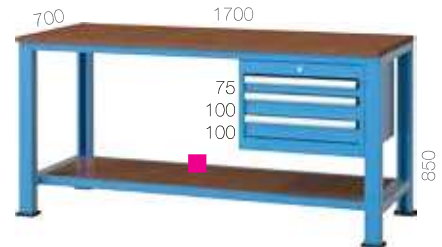

27X27 E

1,80 m

code **3325**

code 3325	Size (mm)	Pcs	Kg capacity	Security
Pegboard	-	-	-	
Drawer	-	-	-	
Fixed Shelf 1	-	-	-	
Fixed Shelf 2	450X1560	1	200	
Workbench	1700x700x850		700	-

code **3705**

code 3705	Size (mm)	Pcs	Kg capacity	Security
Pegboard	-	-	-	
Drawer	450x450	2	2x80	
Fixed Shelf 1	450X1070	1	50	
Fixed Shelf 2	450X1560	1	200	
Cabinet	560x570x300	1		Central
Workbench	1700x700x850		700	

code **3745**

code 3745	Size (mm)	Pcs	Kg capacity	Security
Pegboard	-	-	-	
Drawer	450x450	1	80	
Fixed Shelf 1	-	-	-	
Fixed Shelf 2	450X1560	1	200	
Cabinet	560x570x300	1		Central
Workbench	1700x700x850		700	

code **3730**

code 3730	Size (mm)	Pcs	Kg capacity	Security
Pegboard	-	-	-	
Drawer	450x450	3	3x80	
Fixed Shelf 1	450X1070	1	50	
Fixed Shelf 2	450X1560	1	200	
Cabinet	560x570x400	1		Central
Workbench	1700x700x850		700	