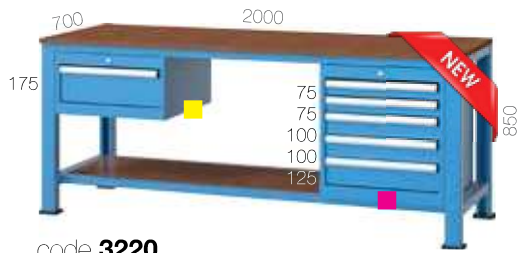

code **3315**

code 3315	Size (mm)	Pcs	Kg capacity	Security
Pegboard	1700x550	1	-	
Drawer	300x450	2	2x80	
Cabinet	410x570x300	1	-	Central
Workbench	1700x700x850		500	

code **3135**

8 pcs A-150 Linbins

code 3135	Size (mm)	Pcs	Kg capacity	Security
Pegboard	1700x550	1	-	
Drawer	300x450	3	3x80	
Cabinet	410x570x400	1	-	Central
Workbench	1700x700x850		500	

27X27 E

code **3220**

code 3220	Size (mm)	Pcs	Kg capacity	Security
Pegboard	-	-	-	
Drawer	450x450	6	6x80	
■ Cabinet 1	560x570x300	1	-	Central
■ Cabinet 2	560x570x600	1	-	Central
Fixed Shelf	450x1860	1	150	
Workbench	2000x700x850		400	