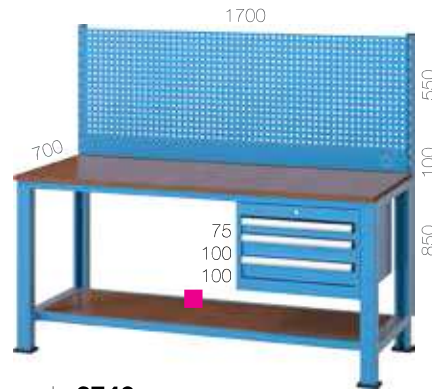

code **3740**

code 3740	Size (mm)	Pcs	Kg capacity	Security
Pegboard	1700x550	1	-	
Drawer	450x450	3	3x80	
Fixed Shelf 1		-	-	
Fixed Shelf 2	450X1560	1	200	
Cabinet	560x570x400	1		Central
Workbench	1700x700x1500		700