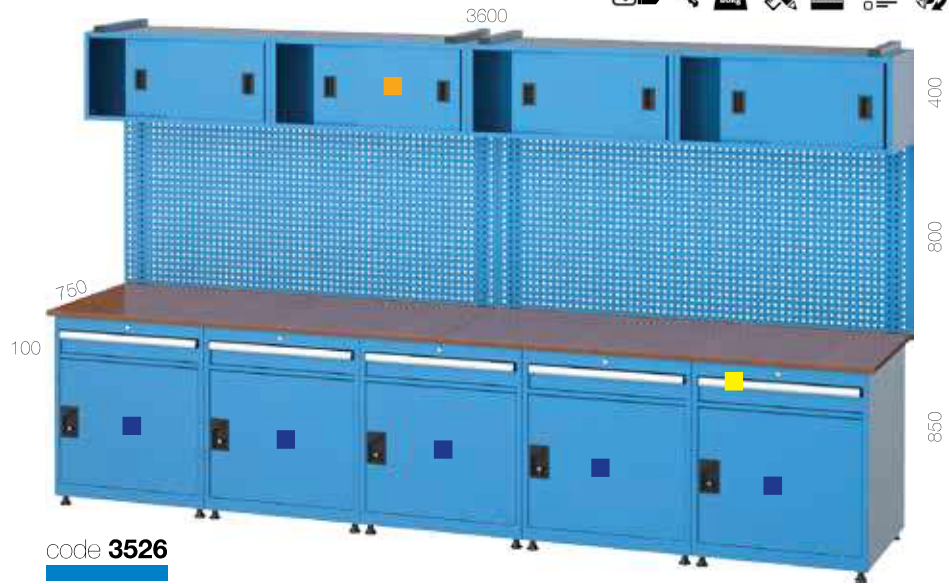

36X36 E

On the desktop, there are 2 lockable cabinets with sliding doors and hanger panels inside.

code **3520**

code 3520	Size (mm)	Pcs	Kg capacity	Security
Cabinet w/ Pegboard	1800x250x800	2	-	
Drawer	600x600	19	19x80	
Fixed Shelf	705X685	1	50	
Cabinet 1	710x725x800	3	-	Central
Cabinet 2	710x725x800	1	-	Latch
Cabinet 3	900x400x400	4	-	-
Workbench	3600x750x2050		1500	