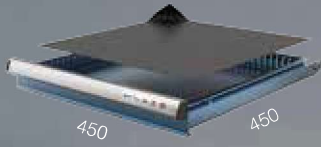

18X27 E

27X27 E

ELECTRICIAN WORKBENCHES