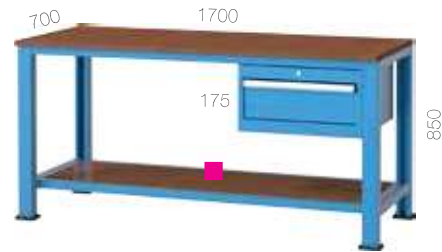

27X27 E

1,80 m

code **3325**

code 3325	Size (mm)	Pcs	Kg capacity	Security
Pegboard	-	-	-	
Drawer	-	-	-	
Fixed Shelf 1	-	-	-	
Fixed Shelf 2	450X1560	1	200	
Workbench	1700x700x850		700	-

code **3705**

code 3705	Size (mm)	Pcs	Kg capacity	Security
Pegboard	-	-	-	
Drawer	450x450	2	2x80	
Fixed Shelf 1	450X1070	1	50	
Fixed Shelf 2	450X1560	1	200	
Cabinet	560x570x300	1		Central
Workbench	1700x700x850		700	

code **3745**

code 3745	Size (mm)	Pcs	Kg capacity	Security
Pegboard	-	-	-	
Drawer	450x450	1	80	
Fixed Shelf 1	-	-	-	
Fixed Shelf 2	450X1560	1	200	
Cabinet	560x570x300	1		Central
Workbench	1700x700x850		700	