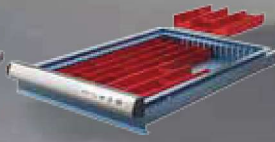

18X27 E

27X27 E

ELECTRICIAN WORKBENCHES