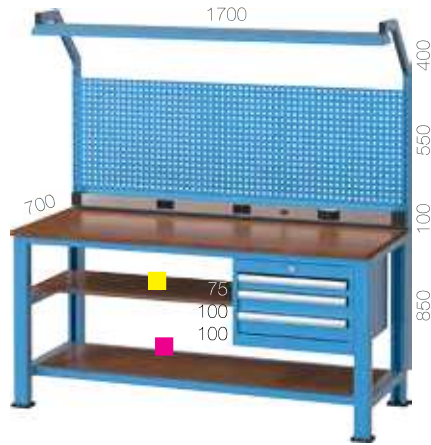

code 3775	Size (mm)	Pcs	Kg capacity	Security
Pegboard	1700x550	1	-	
Drawer	450x450	3	3x80	
Fixed Shelf 1	450X1070	1	50	
Fixed Shelf 2	450X1560	1	200	
Cabinet	560x570x400	1		Central
Workbench	1700x700x1900		700	

code **3775**