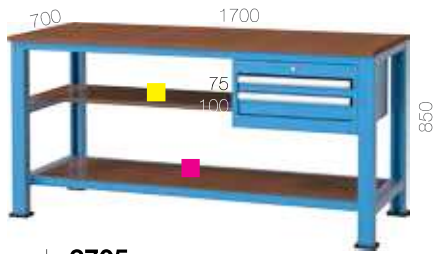

27X27 E

1,80 m

code **3325**

code 3325	Size (mm)	Pcs	Kg capacity	Security
Pegboard	-	-	-	
Drawer	-	-	-	
Fixed Shelf 1	-	-	-	
Fixed Shelf 2	450X1560	1	200	
Workbench	1700x700x850		700	-

code **3705**

code 3705	Size (mm)	Pcs	Kg capacity	Security
Pegboard	-	-	-	
Drawer	450x450	2	2x80	
Fixed Shelf 1	450X1070	1	50	
Fixed Shelf 2	450X1560	1	200	
Cabinet	560x570x300	1		Central
Workbench	1700x700x850		700	

code **3745**

code 3745	Size (mm)	Pcs	Kg capacity	Security
Pegboard	-	-	-	
Drawer	450x450	1	80	
Fixed Shelf 1	-	-	-	
Fixed Shelf 2	450X1560	1	200	
Cabinet	560x570x300	1		Central
Workbench	1700x700x850		700	