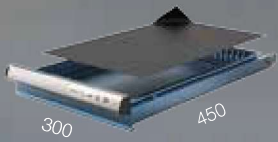

18X27 E

27X27 E

ELECTRICIAN WORKBENCHES