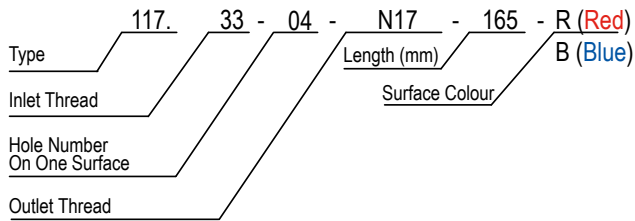

rtc 117 BRASS COLLECTORS

rtc 117 BSP THREAD (Standart Brass Collectors)

rtc 117 NPT THREAD (Brass Collectors)

Thread Size Explanations

- BSP=G
- NPT=N
- (1/4" = 13)
- (3/8" = 17)
- (1/2" = 21)
- (3/4" = 26)
- (1" = 33)
- (1-1/4" = 42)
- (1-1/2" = 48)
- (2" = 60)

Collector Carrier

- Order No:  
117 CC 70 - (For 117.26 & 117.33)  
117 CC 90 - (For 117.42)

Ød	Order No / Bestellnr.	Ød1	L	L1
3/4	117.26-04-13-150	1/4	150	30
	117.26-05-13-180		180	
	117.26-06-13-210		210	
	117.26-07-13-240		240	
	117.26-08-13-270		270	
	117.26-09-13-300		300	
	117.26-10-13-330		330	
	117.26-11-13-360		360	
	117.26-12-13-390		390	
	117.26-04-17-165		165	
	117.26-05-17-200		200	
	117.26-06-17-235		235	
	117.26-07-17-270		270	
	117.26-08-17-305		305	
117.26-09-17-340	340			
117.26-10-17-375	375			
117.26-11-17-410	410			
117.26-12-17-445	445			
1	117.33-04-13-165	1/4	165	35
	117.33-05-13-200		200	
	117.33-06-13-235		235	
	117.33-07-13-270		270	
	117.33-08-13-305		305	
	117.33-09-13-340		340	
	117.33-10-13-375		375	
	117.33-11-13-410		410	
	117.33-12-13-445		445	
	117.33-04-17-165		165	
	117.33-05-17-200		200	
	117.33-06-17-235		235	
	117.33-07-17-270		270	
	117.33-08-17-305		305	
117.33-09-17-340	340			
117.33-10-17-375	375			
117.33-11-17-410	410			
117.33-12-17-445	445			
1	117.33-04-21-210	3/8	210	40
	117.33-05-21-260		260	
	117.33-06-21-310		310	
	117.33-07-21-360		360	
	117.33-08-21-410		410	
	117.33-09-21-460		460	
	117.33-10-21-510		510	
	117.33-11-21-560		560	
	117.33-12-21-610		610	
	117.33-16-21-810		810	
	117.33-20-21-1010		1010	
	117.42-04-17-196		196	
	117.42-05-17-236		236	
	117.42-06-17-276		276	
117.42-08-17-356	356			
117.42-10-17-436	436			
117.42-12-17-516	516			
117.42-16-17-676	676			
1-1/4	117.42-04-21-226	1/2	226	50
	117.42-05-21-276		276	
	117.42-06-21-326		326	
	117.42-07-21-376		376	
	117.42-08-21-426		426	
	117.42-10-21-526		526	
	117.42-12-21-626		626	