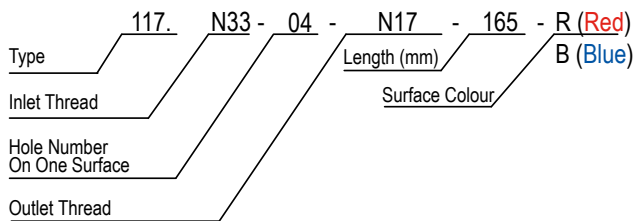

rtc 117 BRASS COLLECTORS

rtc 117 BSP THREAD (Standart Brass Collectors)

rtc 117 NPT THREAD (Brass Collectors)

Thread Size Explanations

- BSP=G
- NPT=N
- (1/4" = 13)
- (3/8" = 17)
- (1/2" = 21)
- (3/4" = 26)
- (1" = 33)
- (1-1/4" = 42)
- (1-1/2" = 48)
- (2" = 60)

Collector Carrier

- Order No:  
117 CC 70 - (For 117.26 & 117.33)  
117 CC 90 - (For 117.42)

Ød	Order No / Bestellnr.	Ød1	L	L1
3/4	117.26-04-13-150	1/4	150	30
	117.26-05-13-180		180	
	117.26-06-13-210		210	
	117.26-07-13-240		240	
	117.26-08-13-270		270	
	117.26-09-13-300		300	
	117.26-10-13-330		330	
	117.26-11-13-360		360	
	117.26-12-13-390		390	
	117.26-04-17-165		165	
	117.26-05-17-200		200	
	117.26-06-17-235		235	
	117.26-07-17-270		270	
	117.26-08-17-305		305	
117.26-09-17-340	340			
117.26-10-17-375	375			
117.26-11-17-410	410			
117.26-12-17-445	445			
1	117.33-04-13-165	1/4	165	35
	117.33-05-13-200		200	
	117.33-06-13-235		235	
	117.33-07-13-270		270	
	117.33-08-13-305		305	
	117.33-09-13-340		340	
	117.33-10-13-375		375	
	117.33-11-13-410		410	
	117.33-12-13-445		445	
	117.33-04-17-165		165	
	117.33-05-17-200		200	
	117.33-06-17-235		235	
	117.33-07-17-270		270	
	117.33-08-17-305		305	
117.33-09-17-340	340			
117.33-10-17-375	375			
117.33-11-17-410	410			
117.33-12-17-445	445			
1	117.33-04-21-210	3/8	210	40
	117.33-05-21-260		260	
	117.33-06-21-310		310	
	117.33-07-21-360		360	
	117.33-08-21-410		410	
	117.33-09-21-460		460	
	117.33-10-21-510		510	
	117.33-11-21-560		560	
	117.33-12-21-610		610	
	117.33-16-21-810		810	
	117.33-20-21-1010		1010	
	117.42-04-17-196		196	
	117.42-05-17-236		236	
	117.42-06-17-276		276	
117.42-08-17-356	356			
117.42-10-17-436	436			
117.42-12-17-516	516			
117.42-16-17-676	676			
1-1/4	117.42-04-21-226	1/2	226	50
	117.42-05-21-276		276	
	117.42-06-21-326		326	
	117.42-07-21-376		376	
	117.42-08-21-426		426	
	117.42-10-21-526		526	
	117.42-12-21-626		626	