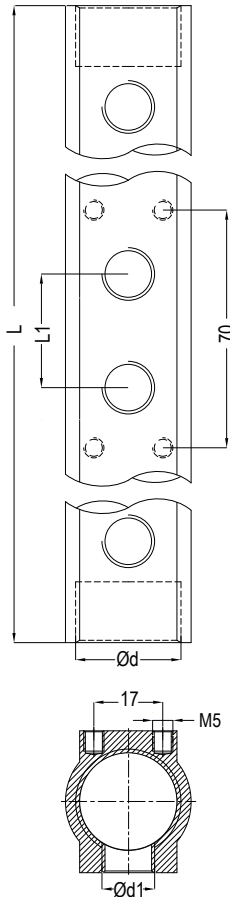

rtc 117 BRASS COLLECTORS

rtc 117 BSP THREAD (Standart Brass Collectors)

rtc 117 NPT THREAD (Brass Collectors)

Thread Size Explanations

- BSP=G
- NPT=N
- (1/4" = 13)
- (3/8" = 17)
- (1/2" = 21)
- (3/4" = 26)
- (1" = 33)
- (1-1/4" = 42)
- (1-1/2" = 48)
- (2" = 60)

Collector Carrier

- Order No:  
117 CC 70 - (For 117.26 & 117.33)  
117 CC 90 - (For 117.42)

Ød	Order No / Bestellnr.	Ød1	L	L1
3/4	117.26-04-13-150	1/4	150	30
	117.26-05-13-180		180	
	117.26-06-13-210		210	
	117.26-07-13-240		240	
	117.26-08-13-270		270	
	117.26-09-13-300		300	
	117.26-10-13-330		330	
	117.26-11-13-360		360	
	117.26-12-13-390		390	
	117.26-04-17-165		165	
	117.26-05-17-200		200	
	117.26-06-17-235		235	
	117.26-07-17-270		270	
	117.26-08-17-305		305	
117.26-09-17-340	340			
117.26-10-17-375	375			
117.26-11-17-410	410			
117.26-12-17-445	445			
1	117.33-04-13-165	1/4	165	35
	117.33-05-13-200		200	
	117.33-06-13-235		235	
	117.33-07-13-270		270	
	117.33-08-13-305		305	
	117.33-09-13-340		340	
	117.33-10-13-375		375	
	117.33-11-13-410		410	
	117.33-12-13-445		445	
	117.33-04-17-165		165	
	117.33-05-17-200		200	
	117.33-06-17-235		235	
	117.33-07-17-270		270	
	117.33-08-17-305		305	
117.33-09-17-340	340			
117.33-10-17-375	375			
117.33-11-17-410	410			
117.33-12-17-445	445			
1	117.33-04-21-210	3/8	210	40
	117.33-05-21-260		260	
	117.33-06-21-310		310	
	117.33-07-21-360		360	
	117.33-08-21-410		410	
	117.33-09-21-460		460	
	117.33-10-21-510		510	
	117.33-11-21-560		560	
	117.33-12-21-610		610	
	117.33-16-21-810		810	
	117.33-20-21-1010		1010	
	117.42-04-17-196		196	
	117.42-05-17-236		236	
	117.42-06-17-276		276	
117.42-08-17-356	356			
117.42-10-17-436	436			
117.42-12-17-516	516			
117.42-16-17-676	676			
1-1/4	117.42-04-21-226	1/2	226	50
	117.42-05-21-276		276	
	117.42-06-21-326		326	
	117.42-07-21-376		376	
	117.42-08-21-426		426	
	117.42-10-21-526		526	
	117.42-12-21-626		626	