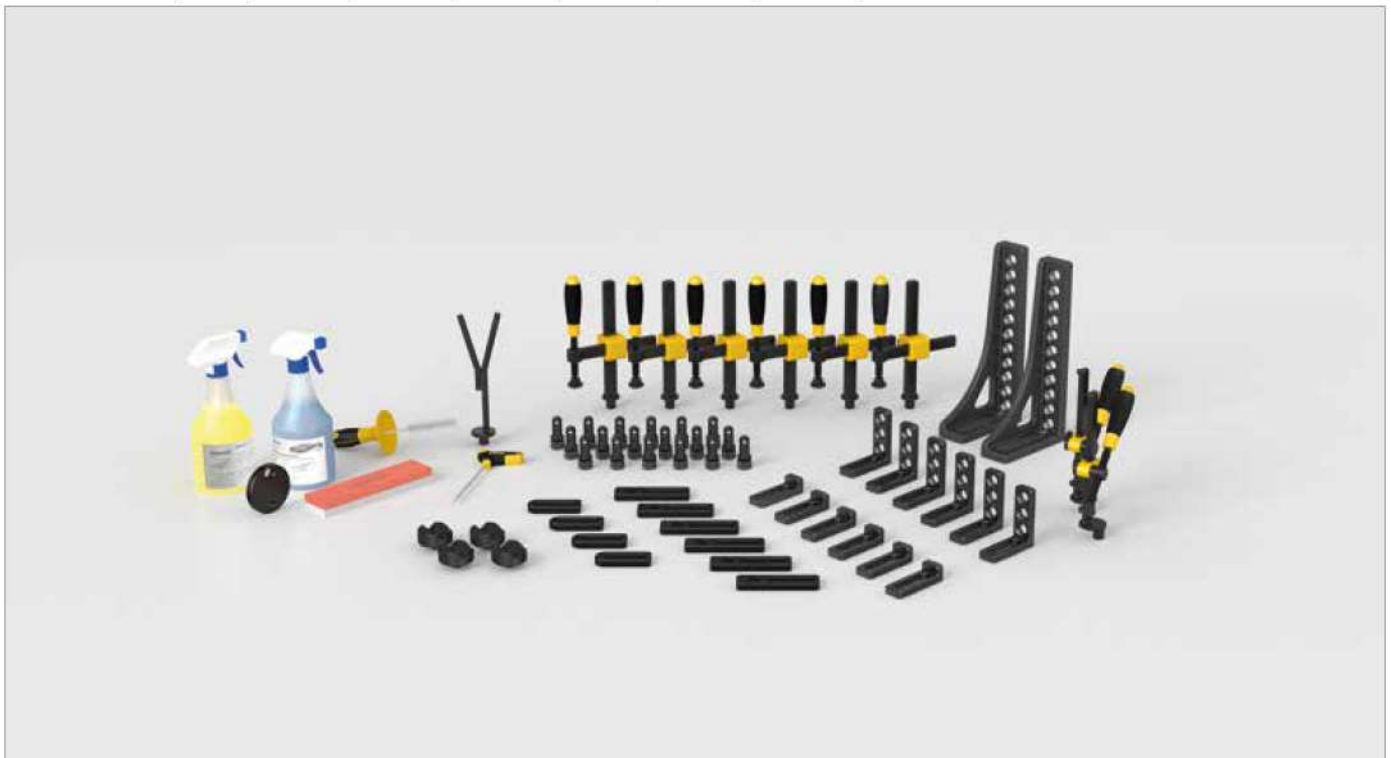

2-163200

Clamp	Clamp	Prism	Clamping Bolt	Stop	Stop	Square
Burnished	Burnished	Burnished	Burnished	Nitrided	Nitrided	Nitrided
160610	160630	160645.1	160510	160410.N	160420.N	160110.N
6 x	2 x	4 x	18 x	4 x	6 x	6 x

Square	Square
Nitrided	Burnished
160108.N	160162
6 x	2 x

incl. Accessories-Set (163999): 1x 160402, 1x 160852, 1x 160820, 1x 000942, 1x 000911, 1x 000921, 1x 160920