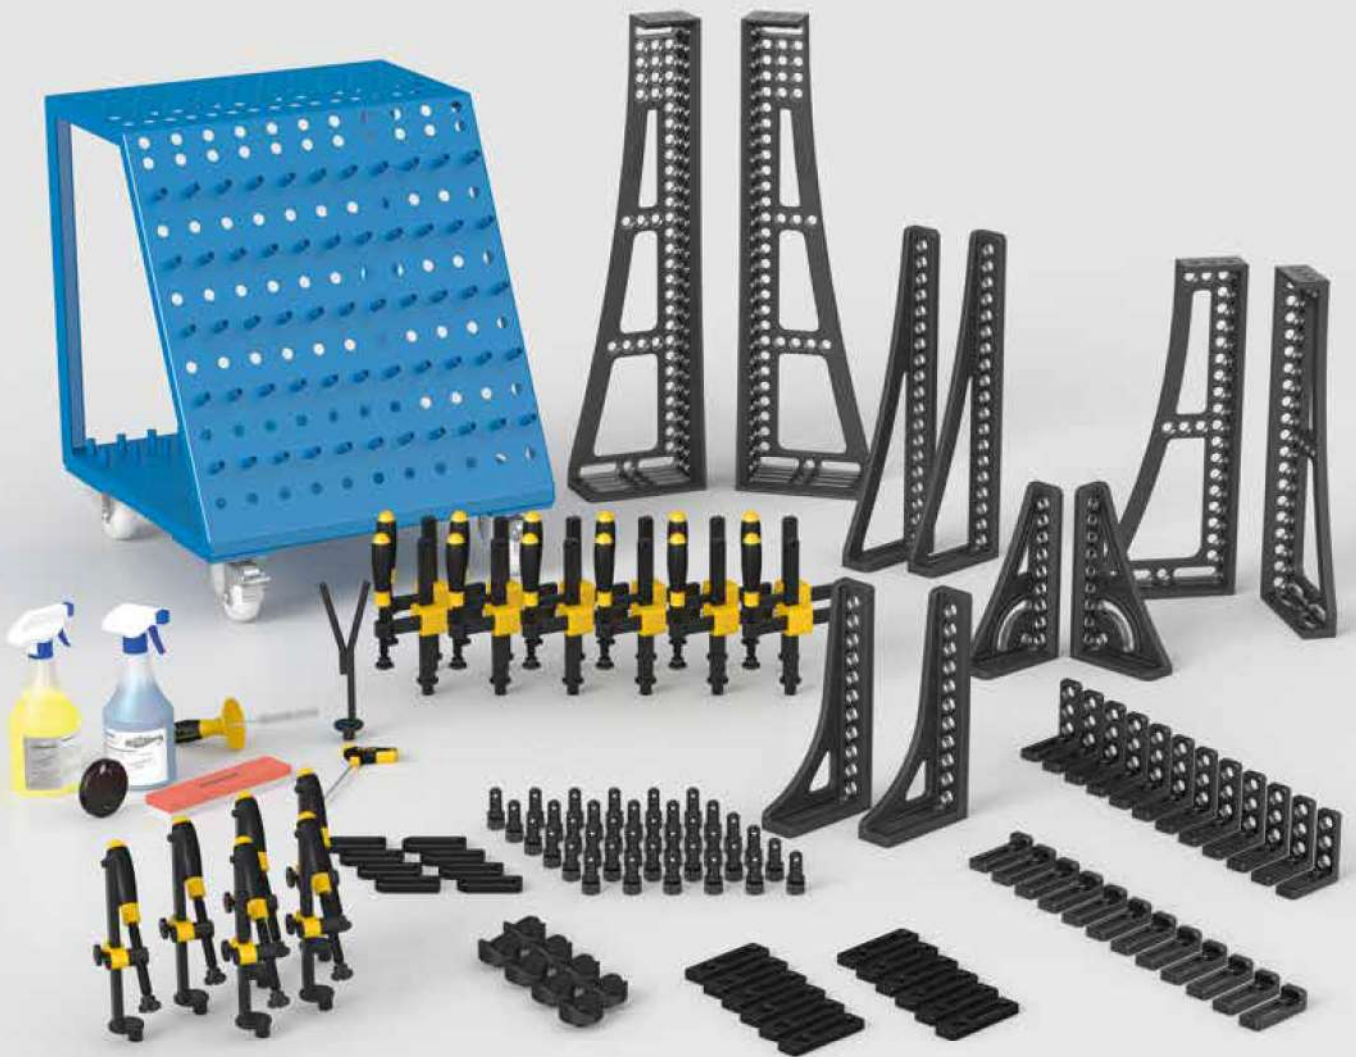

160910

1 x

incl. Accessories-Set (163999): 1x 160402, 1x 160852, 1x 160820, 1x 000942, 1x 000911, 1x 000921, 1x 160920

Set 1 Aluminum

2-163100.A

| Clamp | Clamp | Prism | Clamping Bolt | Aluminum Stop | Stop | Square |
|-----------|-----------|-----------|---------------|---------------|----------|----------|
| Burnished | Burnished | Polyamide | Burnished | Aluminum | Aluminum | Aluminum |
| 160610 | 160630 | 160656.P | 160510 | 160412 | 160420.A | 160110.A |
| 6 x | 2 x | 8 x | 24 x | 12 x | 6 x | 6 x |