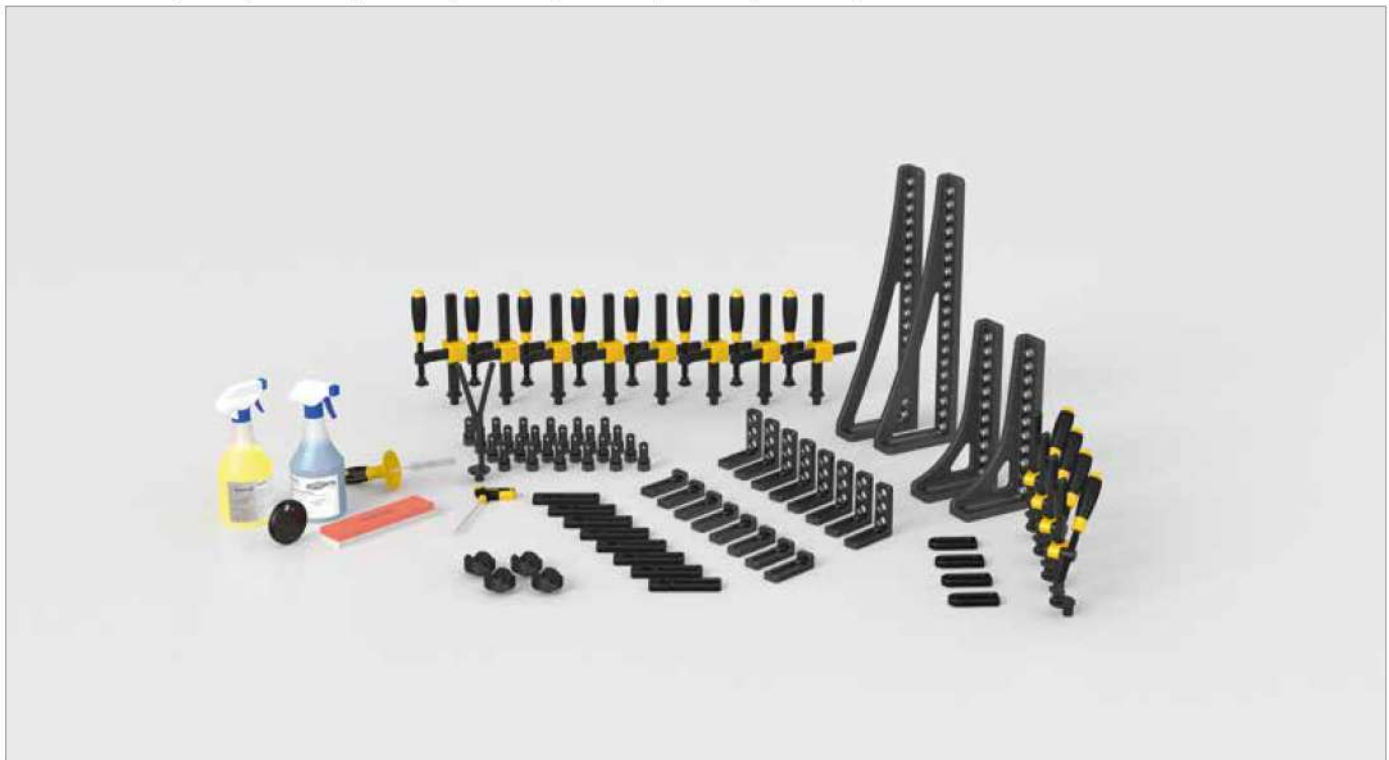

160164

2 x

incl. Accessories-Set (163999): 1x 160402, 1x 160852, 1x 160820, 1x 000942, 1x 000911, 1x 000921, 1x 160920

2-163400

| | | | | | | |
|---|---|---|---|---|---|---|
|  |  |  |  |  |  |  |
| Clamp | Clamp | Prism | Clamping Bolt | Stop | Stop | Square |
| Burnished | Burnished | Burnished | Burnished | Nitrided | Nitrided | Nitrided |
| 160610 | 160630 | 160645.1 | 160510 | 160410.N | 160420.N | 160110.N |
| 10 x | 4 x | 8 x | 30 x | 8 x | 10 x | 10 x |