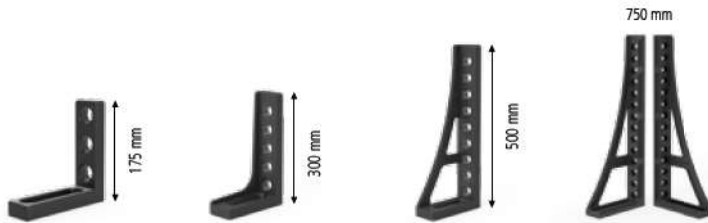

Set 3

2-283300

Clamp	Clamp	Prism	Bolt	Magnetic Bolt	Stop	Stop
Burnished	Burnished	Burnished	Burnished	Aluminum	Nitrided	Nitrided
280610	280630	280648.1	280510	280740	280410.N	280420.N
10 x	6 x	4 x	24 x	4 x	8 x	8 x

Square	Square	Square	Square
Cast iron / Nitrided	Burnished	Burnished	Plasma nitrided
280110.N	280152	280162	280166+67.P
6 x	2 x	2 x	1 x + 1 x

incl. Accessories-Set (283999): 1x 280402, 1x 280852.1, 1x 280820, 1x 000940, 1x 000911, 1x 000921, 1x 280920