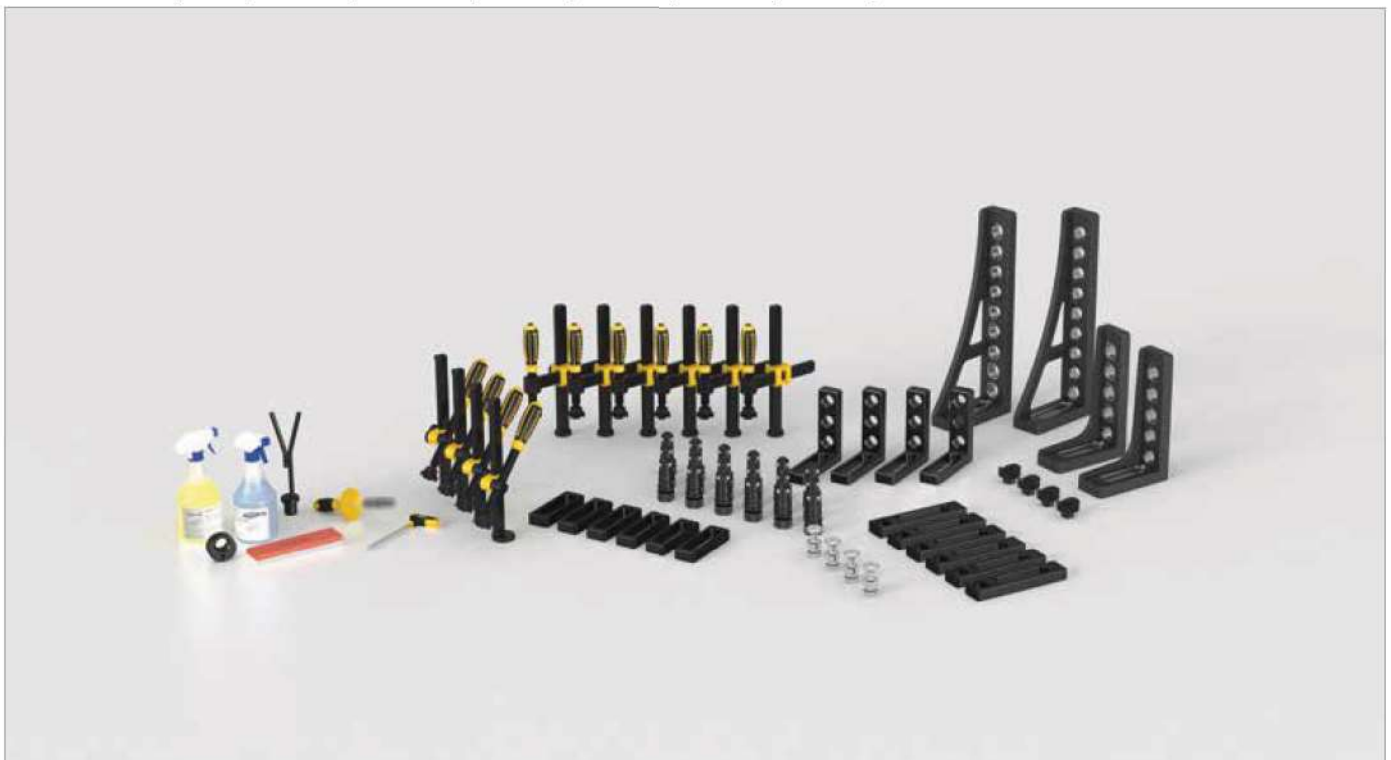

Square	Square	Square
Cast iron / Nitrided	Burnished	Burnished
280110.N	280152	280162
4 x	2 x	2 x

incl. Accessories-Set (283999): 1x 280402, 1x 280852.1, 1x 280820, 1x 000940, 1x 000911, 1x 000921, 1x 280920