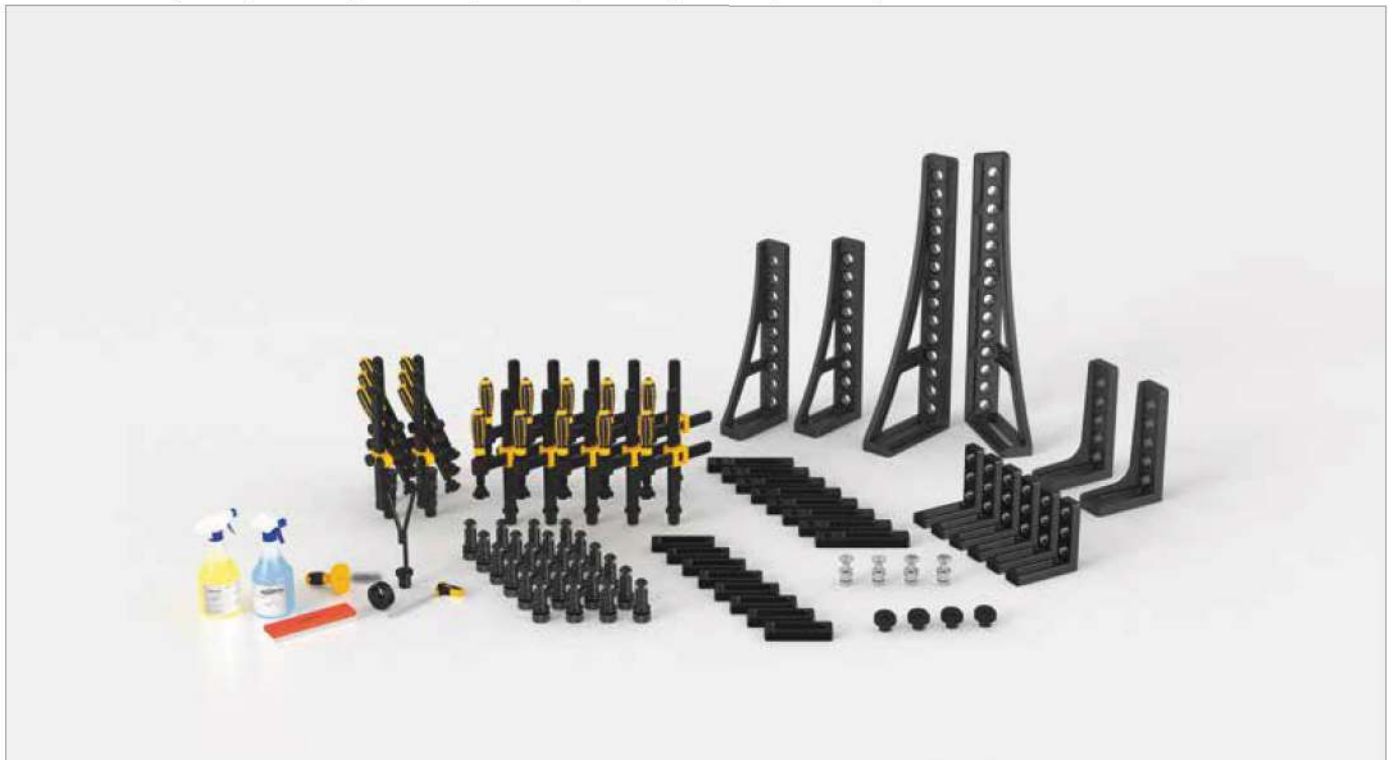

Square	Square	Square	Square
Cast iron / Nitrided	Burnished	Burnished	Plasma nitrided
280110.N	280152	280162	280166+67.P
6 x	2 x	2 x	1 x + 1 x

incl. Accessories-Set (283999): 1x 280402, 1x 280852.1, 1x 280820, 1x 000940, 1x 000911, 1x 000921, 1x 280920