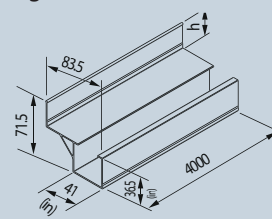

- natural aluminium

Lateral guide  
weight: 1,11 kg/m  
length: 4 m

- 113481 AL-SG-28A**
- 115571 AL-SG-28A-12**
- Natural aluminium
- 112251 SG-28A**
- grey
- 100421 SG-28A-E**

Lateral guide  
weight: 0.79 / 0.89 kg/m  
length: 6 m

- 116740 ARG-4030BL<sup>1</sup>**
- 117293 ARG-4045BL<sup>2</sup>**

- <sup>1</sup>h=30
- <sup>2</sup>h=45
- natural aluminium

Lateral guide for Series 40  
weight: 0,87 kg/m  
length: 4 m

- 113480 AL-RG-40B**