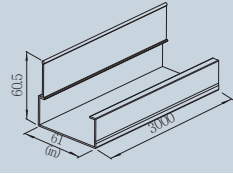

116318 AL-RG-60B

Lateral guide for Series 60
length: 4 m

130807 ARG-60C

Lateral guide for Serie 60
length: 4 m
weight: 1,26 kg/m

116976 ARG-40A

RG-40A

- grey
- black
- white

Lateral guide for Series 40
weight: 0.52 kg/m
length: 3 m, 4 m

119217 ARG-4032AN

Lateral guide
weight: 0,588 kg/m
length: 4 m

Order Overview Lateral Guidances