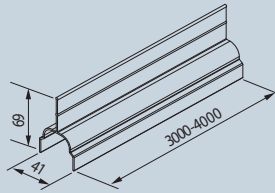

Note: Aluminium and plastic versions differ in dimensions. Changes in colours and technical details reserved. Lateral guides supplied without roller tracks.

**116318 AL-RG-60B**

Natural aluminium

Lateral guide for Series 60  
length: 4 m

**130807 ARG-60C**

Natural aluminium

Lateral guide for Serie 60  
length: 4 m  
weight: 1,26 kg/m

**116976 ARG-40A**

Natural aluminium

**RG-40A**

- grey
- black
- white

Lateral guide for Series 40  
weight: 0.52 kg/m  
length: 3 m, 4 m