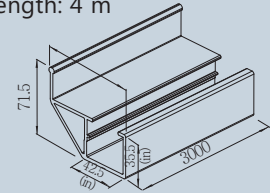

113453 RG-40D G

- grey

126206 ARG-40D

- natural aluminium

Lateral guide for Series 40
weight: 0.56 kg/m
length: 3 m