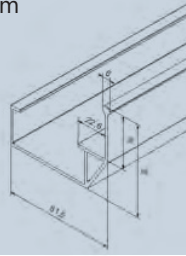

- Natural aluminium

**RG-40B40**

- grey
- black
- white

Lateral guide for Series 40  
weight: 1.94 kg/m  
length: 4 m

**Note:**

Aluminium lateral guidances are suitable for non-conductive use and for use with conductive materials

Note: Aluminium and plastic versions differ in dimensions. Changes in colours and technical details reserved. Lateral guides supplied without roller tracks.

**116318 AL-RG-60B**

Natural aluminium

Lateral guide for Series 60  
length: 4 m