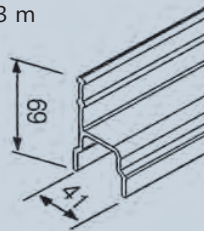

**RG-40B**

- grey
- black
- white

Lateral guide for Series 40  
weight: 1.26 kg/m  
length: 4 m

Art.Nr.:	Part
120871	dark grey
120341	black
124101	white

**RG-40B<sup>1</sup>**

- dark grey
- white

**RG-40B40<sup>2</sup>**

- dark grey

120340	RG-40B W
132077	RG-40B VGD
128402	RG-40B40 VGD

Lateral guide for Serie 40 with bridge  
material: PVC  
weight:  $\pm 0,97$ ;  $\pm 1,26$  kg/m  
length: 4 m

**113453 RG-40D G**

- grey

**126206 ARG-40D**

- natural aluminium

Lateral guide for Series 40  
weight: 0.56 kg/m  
length: 3 m

**113454 RG-40E G**

- ivory
- grey

Lateral guide for Series 40  
weight: 0.86 kg/m  
length ivory: 3 m  
Lebght Gray: 4 m

**125261 ARG-40F**

- natural aluminium

Lateral guide  
weight: 1,11 kg/m  
length: 4 m

- 113481 AL-SG-28A**
- 115571 AL-SG-28A-12**
- Natural aluminium
- 112251 SG-28A**
- grey
- 100421 SG-28A-E**

Lateral guide  
weight: 0.79 / 0.89 kg/m  
length: 6 m