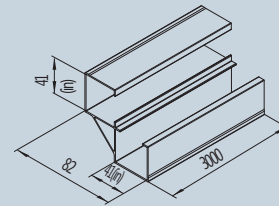

- natural aluminium

Lateral guide for Series 40  
weight: 0.56 kg/m  
length: 3 m

**113454 RG-40E G**

- ivory
- grey

Lateral guide for Series 40  
weight: 0.86 kg/m  
length ivory: 3 m  
Lebght Gray: 4 m

**125261 ARG-40F**

- natural aluminium

Lateral guide  
weight: 1,11 kg/m  
length: 4 m

- 113481 AL-SG-28A**
- 115571 AL-SG-28A-12**
- Natural aluminium
- 112251 SG-28A**
- grey
- 100421 SG-28A-E**

Lateral guide  
weight: 0.79 / 0.89 kg/m  
length: 6 m