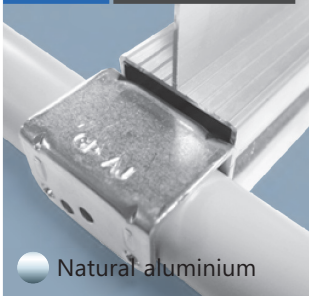

119217 ARG-4032AN

Natural aluminium

Lateral guide
weight: 0,588 kg/m
length: 4 m