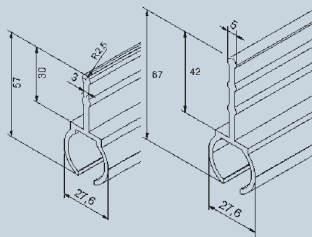

- natural aluminium

Lateral guide for Series 40  
weight: 0.56 kg/m  
length: 3 m

**113454 RG-40E G**

- ivory
- grey

Lateral guide for Series 40  
weight: 0.86 kg/m  
length ivory: 3 m  
Lebght Gray: 4 m

**125261 ARG-40F**

- natural aluminium

Lateral guide  
weight: 1,11 kg/m  
length: 4 m

- 113481 AL-SG-28A**
- 115571 AL-SG-28A-12**
- Natural aluminium
- 112251 SG-28A**
- grey
- 100421 SG-28A-E**

Lateral guide  
weight: 0.79 / 0.89 kg/m  
length: 6 m

- 116740 ARG-4030BL<sup>1</sup>**
- 117293 ARG-4045BL<sup>2</sup>**

- <sup>1</sup>h=30
- <sup>2</sup>h=45
- natural aluminium

Lateral guide for Series 40  
weight: 0,87 kg/m  
length: 4 m

- 113480 AL-RG-40B**