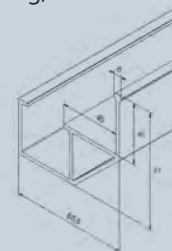

Note:

Aluminium lateral guidances are suitable for non-conductive use and for use with conductive materials

Note: Aluminium and plastic versions differ in dimensions. Changes in colours and technical details reserved. Lateral guides supplied without roller tracks.