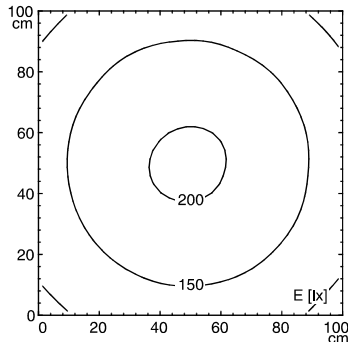

- design**
- fastening**
- dimension**
- special features**

- 24 x Light-emitting diode
- light colour daylight white, 5600-6000 K, Color Rendering Index (CRI)=80
- without
- 22-26 V; DC
- approx. 10 W
- IP 68 - 1m/ IPX9K; DIN 40050-9
- III
- switchable
- without switch

- aluminium
- anodised
- aluminium coloured anodised
- glass screen
- approx. 1.5 kg
- built-in plug
- RSFPM 5/0.5 M
- mounted version
- mounting rail, tap hole 2xM6
- A=246mm
- diffuser, connection on the side

RSFPM 5/0.5 M

illuminance

measuring conditions: d=100cm

Em: 153 lx
Emax: 205 lx
Emin: 96 lx

luminous intensity