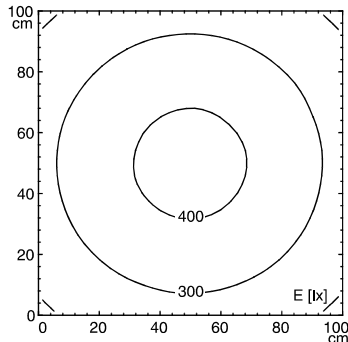

- design**
- fastening**
- dimension**
- special features**

48 x Light-emitting diode  
 light colour daylight white, 5600-6000 K, Color Rendering Index (CRI)=80  
 without  
 22-26 V; DC  
 approx. 20 W  
 IP 68 - 1m/ IPX9K; DIN 40050-9  
 III  
 switchable  
 without switch

aluminium  
 anodised  
 aluminium coloured anodised  
 glass screen  
 approx. 2.3 kg  
 built-in plug  
 RSFPM 5/0.5 M  
 mounted version  
 mounting rail, tap hole 2xM6  
 A=420mm  
 diffuser, connection on the side

RSFPM 5/0.5 M

**illuminance**

measuring conditions: d=100cm

**Em:** 319 lx  
**Emax:** 423 lx  
**Emin:** 207 lx

**luminous intensity**