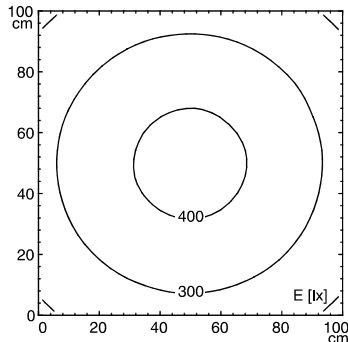

- design**
- fastening**
- dimension**
- special features**

- 48 x Light-emitting diode
- light colour daylight white, 5600-6000 K, Color Rendering Index (CRI)=80
- without
- 22-26 V; DC
- approx. 20 W
- IP 68 - 1m/ IPX9K; DIN 40050-9
- III
- switchable
- without switch
  
- aluminium
- anodised
- aluminium coloured anodised
- glass screen
- approx. 2.3 kg
- built-in plug
- RSFPM 5/0.5 M
- mounted version
- mounting rail, tap hole 2xM6
- A=420mm
- diffuser, connection on the rear side

RSFPM 5/0.5 M

**illuminance**

measuring conditions: d=100cm

**Em:** 319 lx  
**Emax:** 423 lx  
**Emin:** 207 lx

**luminous intensity**