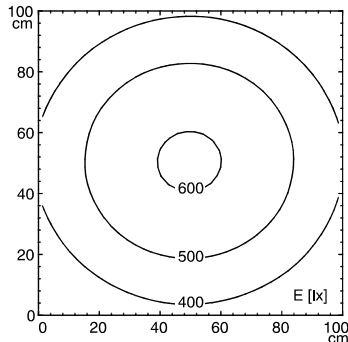

- design**
- fastening**
- dimension**
- special features**

- 72 x Light-emitting diode
- light colour daylight white, 5600-6000 K, Color Rendering Index (CRI)=80
- without
- 22-26 V; DC
- approx. 30 W
- IP 68 - 1m/ IPX9K; DIN 40050-9
- III
- switchable
- without switch

- aluminium
- anodised
- aluminium coloured anodised
- glass screen
- approx. 3.2 kg
- built-in plug
- RSFPM 5/0.5 M
- mounted version
- mounting rail, tap hole 2xM6
- A=596mm
- diffuser, connection on the side

RSFPM 5/0.5 M

illuminance

measuring conditions: d=100cm

Em: 463 lx
Emax: 607 lx
Emin: 301 lx

luminous intensity