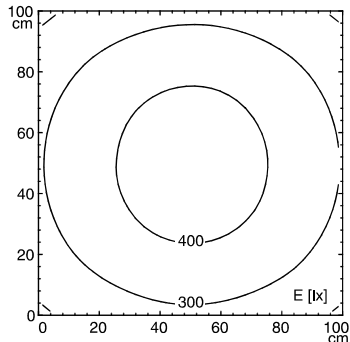

- design**
- fastening**
- dimension**
- special features**

- 24 x Light-emitting diode
- light colour neutral white, 4600-5400 K, Color Rendering Index (CRI)=85
- without
- 18-30 V; DC
- approx. 12 W
- IP 67
- III
- switchable
- without switch
- aluminium
- anodised
- aluminium coloured anodised
- screen, clear
- approx. 1.2 kg
- built-in plug
- Serie 713
- mounted version
- L-angle, clamp
- A=370 mm
- Power equipment

Serie 713

illuminance

measuring conditions: d=100cm

Em: 340 lx
Emax: 443 lx
Emin: 212 lx

luminous intensity