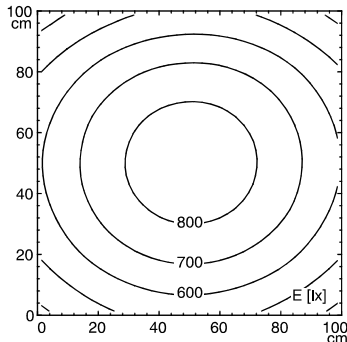

- design**
- fastening**
- dimension**
- special features**

- 48 x Light-emitting diode
- light colour neutral white, 4600-5400 K, Color Rendering Index (CRI)=85
- without
- 18-30 V; DC
- approx. 24 W
- IP 67
- III
- switchable
- without switch

- aluminium
- anodised
- aluminium coloured anodised
- screen, clear
- approx. 2.1 kg
- built-in plug
- Serie 713
- mounted version
- L-angle, clamp
- A=650 mm
- Power equipment

Serie 713

illuminance

measuring conditions: d=100cm

Em: 657 lx
Emax: 856 lx
Emin: 408 lx

luminous intensity