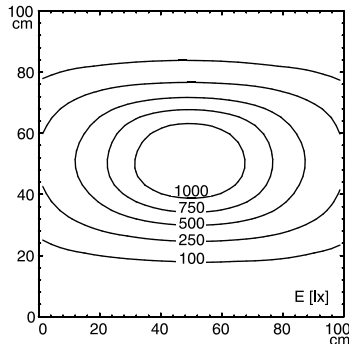

- 1 x Light-emitting diode
- light colour neutral white, 5000 K, Color Rendering Index (CRI)=65
- without
- 24 V; DC
- approx. 6 W
- without
- IP 67
- III
- switchable
- without switch
- aluminium
- anodised
- screen, clear
- approx. 0.4 kg
- approx. 3.0 m; with free stranded wires
- integrated version
- screws
- beam angle 30°, integrated version

**illuminance**

measuring conditions: d=50cm

**Em:** 333 lx  
**Emax:** 1224 lx  
**Emin:** 26 lx

**luminous intensity**