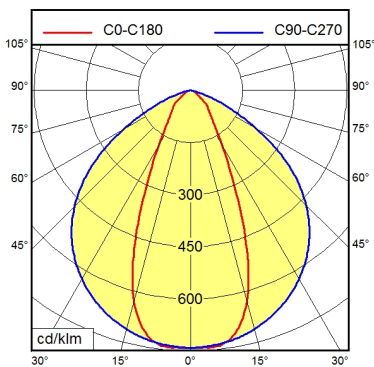

Surface-mounted luminaire MACH LED PRO MUAL 3 S

112571030-00082788

Waldmann **W**

ENGINEERS OF LIGHT

Light source	LED
Work equipment	Without
Connected load	20 - 28 V; DC
Power consumption	ca. 18 W
Luminous flux	approx. 1.230 lm
Luminous efficiency ¹⁾	approx. 68 lm/W
Light type/-color	Cold white
Colour temperatur	approx. 5.000 K
Color rendering index	CRI ≥ 80
Light distribution	Direct; Symmetric
Beam angle	30°
Glare control	Optics
System of protection/Class	IP 67; III
Technology	Switchable
Operation	External
Housing	Aluminium; Anodised; Silver metallic
Light source cover	Borosilicate; Clear
Mains lead	ca. 3 m; With free stranded wires
Design	mounted version
Fastening	Screws
Maximum ambient temperature	40 °C
EAN	4013330827885
Weight without/incl. packaging	ca. 1 kg; 1,6 kg
Packaging dimensions	ca. 600 mm; 200 mm; 110 mm
Special features	Mounted version

¹⁾ For luminaires with separate control gear, the luminous efficacy refers to the luminaire head without control gear.