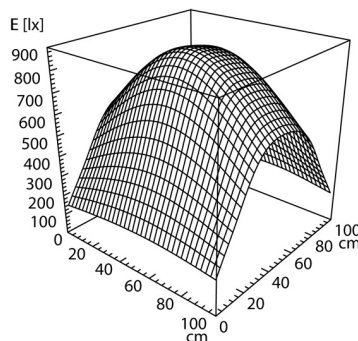

Surface-mounted luminaire MACH LED PRO MUAL 3 S

112571030-00082788

Waldmann **W**

ENGINEERS OF LIGHT

Light source	LED
Work equipment	Without
Connected load	20 - 28 V; DC
Power consumption	ca. 18 W
Luminous flux	approx. 1.230 lm
Luminous efficiency ¹⁾	approx. 68 lm/W
Light type/-color	Cold white
Colour temperatur	approx. 5.000 K
Color rendering index	CRI ≥ 80
Light distribution	Direct; Symmetric
Beam angle	30°
Glare control	Optics
System of protection/Class	IP 67; III
Technology	Switchable
Operation	External
Housing	Aluminium; Anodised; Silver metallic
Light source cover	Borosilicate; Clear
Mains lead	ca. 3 m; With free stranded wires
Design	mounted version
Fastening	Screws
Maximum ambient temperature	40 °C
EAN	4013330827885
Weight without/incl. packaging	ca. 1 kg; 1,6 kg
Packaging dimensions	ca. 600 mm; 200 mm; 110 mm
Special features	Mounted version

¹⁾ For luminaires with separate control gear, the luminous efficacy refers to the luminaire head without control gear.