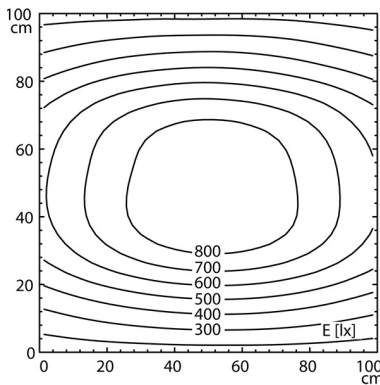

Surface-mounted luminaire MACH LED PRO MUAL 3 S

112571030-00082788

Waldmann **W**

ENGINEERS OF LIGHT

Light source	LED
Work equipment	Without
Connected load	20 - 28 V; DC
Power consumption	ca. 18 W
Luminous flux	approx. 1.230 lm
Luminous efficiency ¹⁾	approx. 68 lm/W
Light type/-color	Cold white
Colour temperatur	approx. 5.000 K
Color rendering index	CRI ≥ 80
Light distribution	Direct; Symmetric
Beam angle	30°
Glare control	Optics
System of protection/Class	IP 67; III
Technology	Switchable
Operation	External
Housing	Aluminium; Anodised; Silver metallic
Light source cover	Borosilicate; Clear
Mains lead	ca. 3 m; With free stranded wires
Design	mounted version
Fastening	Screws
Maximum ambient temperature	40 °C
EAN	4013330827885
Weight without/incl. packaging	ca. 1 kg; 1,6 kg
Packaging dimensions	ca. 600 mm; 200 mm; 110 mm
Special features	Mounted version

¹⁾ For luminaires with separate control gear, the luminous efficacy refers to the luminaire head without control gear.