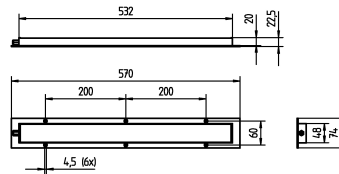

Surface-mounted luminaire MACH LED PRO MUAL 3 S

112571030-00082788

Waldmann **W**

ENGINEERS OF LIGHT

Light source	LED
Work equipment	Without
Connected load	20 - 28 V; DC
Power consumption	ca. 18 W
Luminous flux	approx. 1.230 lm
Luminous efficiency ¹⁾	approx. 68 lm/W
Light type/-color	Cold white
Colour temperatur	approx. 5.000 K
Color rendering index	CRI ≥ 80
Light distribution	Direct; Symmetric
Beam angle	30°
Glare control	Optics
System of protection/Class	IP 67; III
Technology	Switchable
Operation	External
Housing	Aluminium; Anodised; Silver metallic
Light source cover	Borosilicate; Clear
Mains lead	ca. 3 m; With free stranded wires
Design	mounted version
Fastening	Screws
Maximum ambient temperature	40 °C
EAN	4013330827885
Weight without/incl. packaging	ca. 1 kg; 1,6 kg
Packaging dimensions	ca. 600 mm; 200 mm; 110 mm
Special features	Mounted version

¹⁾ For luminaires with separate control gear, the luminous efficacy refers to the luminaire head without control gear.