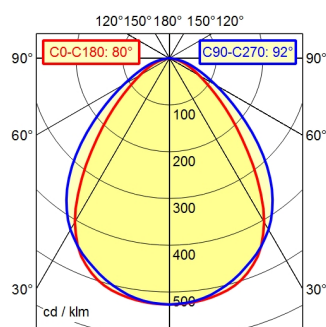

# Surface-mounted luminaire MACH LED PLUS.seventy

113709000-00804709

Series 2061

A50 ↓ 100.0%

Φ: 500 lm

100 x 100 cm Φ: 500 lm

Em: 183 lx  
Emax: 246 lx  
Emin: 113 lx

<b>Light source</b>	LED
<b>Work equipment</b>	Without
<b>Connected load</b>	20 - 28 V; DC
<b>Power consumption</b>	ca. 5 W
<b>Luminous flux</b>	approx. 500 lm
<b>Luminous efficiency <sup>1)</sup></b>	approx. 100 lm/W
<b>Light type/-color</b>	Cold white
<b>Colour temperatur</b>	approx. 5.000 K
<b>Color rendering index</b>	CRI ≥ 80
<b>Light distribution</b>	Direct; Symmetric
<b>Beam angle</b>	80°/90°
<b>Chromaticity tolerance LED</b>	< 4 SDCM
<b>Glare control</b>	optical film
<b>Luminance (L65)</b>	≤ 24.000 cd/m <sup>2</sup>
<b>UGR class (4H 8H; EN 12464-1)</b>	≤ 25
<b>System of protection/Class</b>	IP 67; III
<b>Technology</b>	Switchable
<b>Operation</b>	External
<b>Housing</b>	Aluminium; Anodised; Aluminium coloured anodised Borosilicate; Clear
<b>Light source cover</b>	
<b>Mains lead</b>	Built-in plug; Series 2061
<b>Design</b>	mounted version
<b>Fastening</b>	Lamp bracket (accessory); Thread M40 x 1.5
<b>Minimum ambient temperature</b>	-10 °C
<b>Maximum ambient temperature</b>	45 °C
<b>EAN</b>	4013330049805
<b>Weight without/incl. packaging</b>	ca. 0,7 kg; 1,3 kg
<b>Dimensions (dimensional drawing)</b>	220 mm
<b>Packaging dimensions</b>	ca. 425 mm; 82 mm; 86 mm

<sup>1)</sup> For luminaires with separate control gear, the luminous efficacy refers to the luminaire head without control gear.