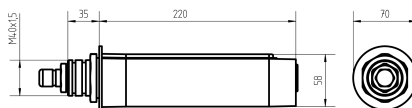

# Surface-mounted luminaire MACH LED PLUS.seventy

113709000-00804709

Series 2061

A50 ↓ 100.0%

Φ: 500 lm

100 x 100 cm Φ: 500 lm

Em: 183 lx  
Emax: 246 lx  
Emin: 113 lx

<b>Light source</b>	LED
<b>Work equipment</b>	Without
<b>Connected load</b>	20 - 28 V; DC
<b>Power consumption</b>	ca. 5 W
<b>Luminous flux</b>	approx. 500 lm
<b>Luminous efficiency <sup>1)</sup></b>	approx. 100 lm/W
<b>Light type/-color</b>	Cold white
<b>Colour temperatur</b>	approx. 5.000 K
<b>Color rendering index</b>	CRI ≥ 80
<b>Light distribution</b>	Direct; Symmetric
<b>Beam angle</b>	80°/90°
<b>Chromaticity tolerance LED</b>	< 4 SDCM
<b>Glare control</b>	optical film
<b>Luminance (L65)</b>	≤ 24.000 cd/m <sup>2</sup>
<b>UGR class (4H 8H; EN 12464-1)</b>	≤ 25
<b>System of protection/Class</b>	IP 67; III
<b>Technology</b>	Switchable
<b>Operation</b>	External
<b>Housing</b>	Aluminium; Anodised; Aluminium coloured anodised Borosilicate; Clear
<b>Light source cover</b>	
<b>Mains lead</b>	Built-in plug; Series 2061
<b>Design</b>	mounted version
<b>Fastening</b>	Lamp bracket (accessory); Thread M40 x 1.5
<b>Minimum ambient temperature</b>	-10 °C
<b>Maximum ambient temperature</b>	45 °C
<b>EAN</b>	4013330049805
<b>Weight without/incl. packaging</b>	ca. 0,7 kg; 1,3 kg
<b>Dimensions (dimensional drawing)</b>	220 mm
<b>Packaging dimensions</b>	ca. 425 mm; 82 mm; 86 mm

<sup>1)</sup> For luminaires with separate control gear, the luminous efficacy refers to the luminaire head without control gear.