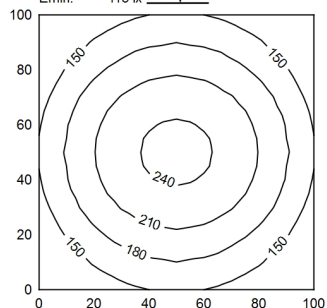

# Surface-mounted luminaire MACH LED PLUS.seventy

113709000-00804709

Series 2061

A50 ↓ 100.0%

Φ: 500 lm

100 x 100 cm Φ: 500 lm

Em: 183 lx  
Emax: 246 lx  
Emin: 113 lx

<b>Light source</b>	LED
<b>Work equipment</b>	Without
<b>Connected load</b>	20 - 28 V; DC
<b>Power consumption</b>	ca. 5 W
<b>Luminous flux</b>	approx. 500 lm
<b>Luminous efficiency <sup>1)</sup></b>	approx. 100 lm/W
<b>Light type/-color</b>	Cold white
<b>Colour temperatur</b>	approx. 5.000 K
<b>Color rendering index</b>	CRI ≥ 80
<b>Light distribution</b>	Direct; Symmetric
<b>Beam angle</b>	80°/90°
<b>Chromaticity tolerance LED</b>	< 4 SDCM
<b>Glare control</b>	optical film
<b>Luminance (L65)</b>	≤ 24.000 cd/m <sup>2</sup>
<b>UGR class (4H 8H; EN 12464-1)</b>	≤ 25
<b>System of protection/Class</b>	IP 67; III
<b>Technology</b>	Switchable
<b>Operation</b>	External
<b>Housing</b>	Aluminium; Anodised; Aluminium coloured anodised Borosilicate; Clear
<b>Light source cover</b>	
<b>Mains lead</b>	Built-in plug; Series 2061
<b>Design</b>	mounted version
<b>Fastening</b>	Lamp bracket (accessory); Thread M40 x 1.5
<b>Minimum ambient temperature</b>	-10 °C
<b>Maximum ambient temperature</b>	45 °C
<b>EAN</b>	4013330049805
<b>Weight without/incl. packaging</b>	ca. 0,7 kg; 1,3 kg
<b>Dimensions (dimensional drawing)</b>	220 mm
<b>Packaging dimensions</b>	ca. 425 mm; 82 mm; 86 mm

<sup>1)</sup> For luminaires with separate control gear, the luminous efficacy refers to the luminaire head without control gear.