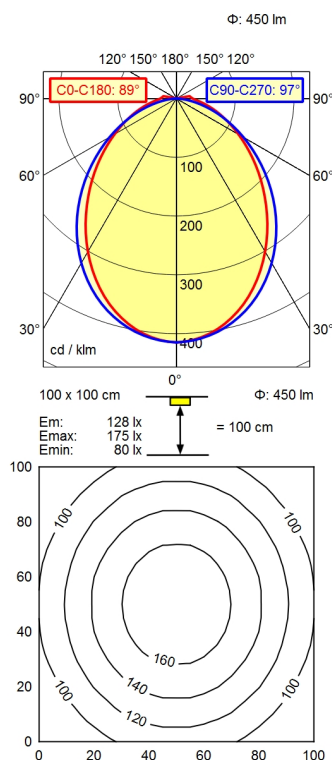

M12-A-5

<b>Light source</b>	LED
<b>Work equipment</b>	Without
<b>Connected load</b>	22 - 26 V; DC
<b>Power consumption</b>	ca. 9 W
<b>Luminous flux</b>	approx. 450 lm
<b>Luminous efficiency</b>	approx. 50 lm/W
<b>Light type/color</b>	yellow; Yellow
<b>Light distribution</b>	Direct
<b>Beam angle</b>	89° / 97°
<b>Glare control</b>	Screen
<b>System of protection</b>	IP 54
<b>Class of protection</b>	III
<b>Technology</b>	Switchable; -
<b>Operation</b>	External
<b>Housing</b>	Aluminium/plastic; Anodised, painted; Aluminium coloured anodised Acrylic (PMMA); Satine
<b>Light source cover</b>	
<b>Weight (net)</b>	ca. 0,2 kg
<b>Mains lead</b>	Built-in plug; M12-A-5
<b>Design</b>	mounted version
<b>Fastening</b>	Bracket
<b>Dimension</b>	A=475mm,Cmin=430mm,Cmax=460mm
<b>Minimum ambient temperature</b>	5 °C
<b>Maximum ambient temperature</b>	40 °C
<b>Decorative contrast side parts</b>	Natural silver anodised