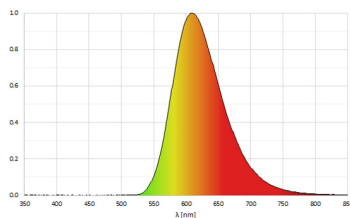

M12-A-5

<b>Light source</b>	LED
<b>Work equipment</b>	Without
<b>Connected load</b>	22 - 26 V; DC
<b>Power consumption</b>	ca. 12 W
<b>Luminous flux</b>	approx. 600 lm
<b>Luminous efficiency</b>	approx. 50 lm/W
<b>Light type/color</b>	yellow; Yellow
<b>Light distribution</b>	Direct
<b>Beam angle</b>	89° / 97°
<b>Glare control</b>	Screen
<b>System of protection</b>	IP 54
<b>Class of protection</b>	III
<b>Technology</b>	Switchable; -
<b>Operation</b>	External
<b>Housing</b>	Aluminium/plastic; Anodised, painted; Aluminium coloured anodised Acrylic (PMMA); Satine
<b>Light source cover</b>	
<b>Weight (net)</b>	ca. 0,3 kg
<b>Mains lead</b>	Built-in plug; M12-A-5
<b>Design</b>	mounted version
<b>Fastening</b>	Bracket
<b>Dimension</b>	A=615mm,Cmin=570mm,Cmax=600mm
<b>Minimum ambient temperature</b>	5 °C
<b>Maximum ambient temperature</b>	40 °C
<b>Decorative contrast side parts</b>	Natural silver anodised