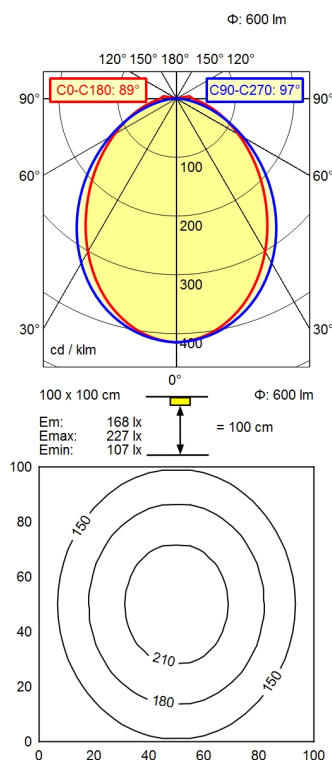

M12-A-5

<b>Light source</b>	LED
<b>Work equipment</b>	Without
<b>Connected load</b>	22 - 26 V; DC
<b>Power consumption</b>	ca. 12 W
<b>Luminous flux</b>	approx. 600 lm
<b>Luminous efficiency</b>	approx. 50 lm/W
<b>Light type/color</b>	yellow; Yellow
<b>Light distribution</b>	Direct
<b>Beam angle</b>	89° / 97°
<b>Glare control</b>	Screen
<b>System of protection</b>	IP 54
<b>Class of protection</b>	III
<b>Technology</b>	Switchable; -
<b>Operation</b>	External
<b>Housing</b>	Aluminium/plastic; Anodised, painted; Aluminium coloured anodised Acrylic (PMMA); Satine
<b>Light source cover</b>	
<b>Weight (net)</b>	ca. 0,3 kg
<b>Mains lead</b>	Built-in plug; M12-A-5
<b>Design</b>	mounted version
<b>Fastening</b>	Bracket
<b>Dimension</b>	A=615mm,Cmin=570mm,Cmax=600mm
<b>Minimum ambient temperature</b>	5 °C
<b>Maximum ambient temperature</b>	40 °C
<b>Decorative contrast side parts</b>	Natural silver anodised