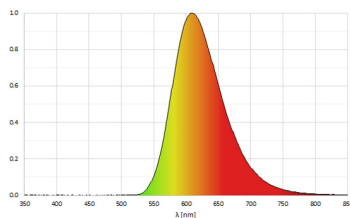

M12-A-5

<b>Light source</b>	LED
<b>Work equipment</b>	Without
<b>Connected load</b>	22 - 26 V; DC
<b>Power consumption</b>	ca. 24 W
<b>Luminous flux</b>	approx. 1.200 lm
<b>Luminous efficiency</b>	approx. 50 lm/W
<b>Light type/color</b>	yellow; Yellow
<b>Light distribution</b>	Direct
<b>Beam angle</b>	89° / 97°
<b>Glare control</b>	Screen
<b>System of protection</b>	IP 54
<b>Class of protection</b>	III
<b>Technology</b>	Switchable; -
<b>Operation</b>	External
<b>Housing</b>	Aluminium/plastic; Anodised, painted; Aluminium coloured anodised Acrylic (PMMA); Satine
<b>Light source cover</b>	
<b>Weight (net)</b>	ca. 0,5 kg
<b>Mains lead</b>	Built-in plug; M12-A-5
<b>Design</b>	mounted version
<b>Fastening</b>	Bracket
<b>Dimension</b>	A=1175mm Cmin=1130mm Cmax=1160mm
<b>Minimum ambient temperature</b>	5 °C
<b>Maximum ambient temperature</b>	40 °C
<b>Decorative contrast side parts</b>	Natural silver anodised