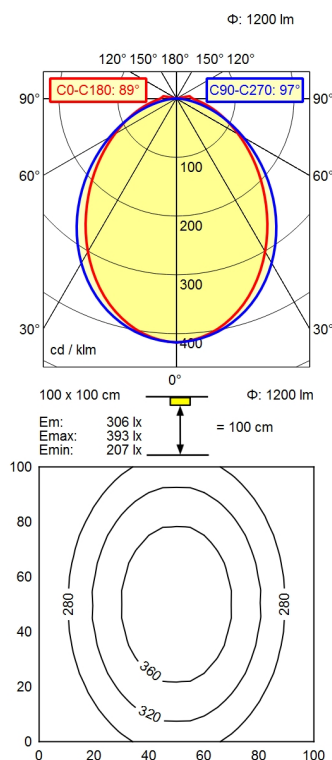

M12-A-5

<b>Light source</b>	LED
<b>Work equipment</b>	Without
<b>Connected load</b>	22 - 26 V; DC
<b>Power consumption</b>	ca. 24 W
<b>Luminous flux</b>	approx. 1.200 lm
<b>Luminous efficiency</b>	approx. 50 lm/W
<b>Light type/color</b>	yellow; Yellow
<b>Light distribution</b>	Direct
<b>Beam angle</b>	89° / 97°
<b>Glare control</b>	Screen
<b>System of protection</b>	IP 54
<b>Class of protection</b>	III
<b>Technology</b>	Switchable; -
<b>Operation</b>	External
<b>Housing</b>	Aluminium/plastic; Anodised, painted; Aluminium coloured anodised Acrylic (PMMA); Satine
<b>Light source cover</b>	
<b>Weight (net)</b>	ca. 0,5 kg
<b>Mains lead</b>	Built-in plug; M12-A-5
<b>Design</b>	mounted version
<b>Fastening</b>	Bracket
<b>Dimension</b>	A=1175mm Cmin=1130mm Cmax=1160mm
<b>Minimum ambient temperature</b>	5 °C
<b>Maximum ambient temperature</b>	40 °C
<b>Decorative contrast side parts</b>	Natural silver anodised