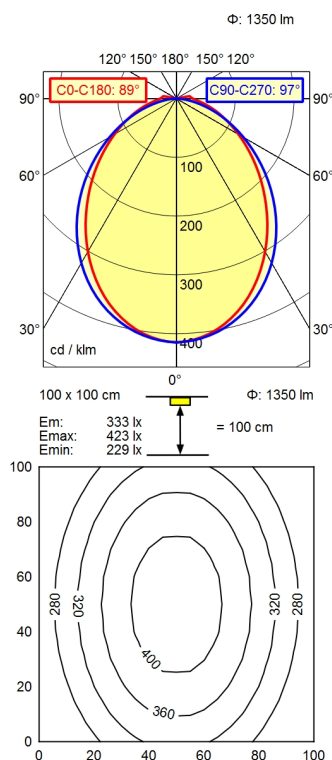

M12-A-5

<b>Light source</b>	LED
<b>Work equipment</b>	Without
<b>Connected load</b>	22 - 26 V; DC
<b>Power consumption</b>	ca. 27 W
<b>Luminous flux</b>	approx. 1.350 lm
<b>Luminous efficiency</b>	approx. 50 lm/W
<b>Light type/color</b>	yellow; Yellow
<b>Light distribution</b>	Direct
<b>Beam angle</b>	89° / 97°
<b>Glare control</b>	Optics
<b>System of protection</b>	IP 54
<b>Class of protection</b>	III
<b>Technology</b>	Switchable; -
<b>Operation</b>	External
<b>Housing</b>	Aluminium/plastic; Anodised, painted; Aluminium coloured anodised Acrylic (PMMA); Satine
<b>Light source cover</b>	
<b>Weight (net)</b>	ca. 0,6 kg
<b>Mains lead</b>	Built-in plug; M12-A-5
<b>Design</b>	mounted version
<b>Fastening</b>	Bracket
<b>Dimension</b>	A=1315mm Cmin=1270mm Cmax=1300mm
<b>Dimensions</b>	1.315 mm; 25 mm; 26,5 mm
<b>Minimum ambient temperature</b>	5 °C
<b>Maximum ambient temperature</b>	40 °C
<b>Decorative contrast side parts</b>	Natural silver anodised