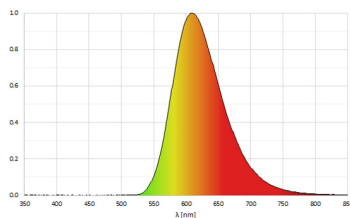

M12-A-5

<b>Light source</b>	LED
<b>Work equipment</b>	Without
<b>Connected load</b>	22 - 26 V; DC
<b>Power consumption</b>	ca. 27 W
<b>Luminous flux</b>	approx. 1.350 lm
<b>Luminous efficiency</b>	approx. 50 lm/W
<b>Light type/color</b>	yellow; Yellow
<b>Light distribution</b>	Direct
<b>Beam angle</b>	89° / 97°
<b>Glare control</b>	Optics
<b>System of protection</b>	IP 54
<b>Class of protection</b>	III
<b>Technology</b>	Switchable; -
<b>Operation</b>	External
<b>Housing</b>	Aluminium/plastic; Anodised, painted; Aluminium coloured anodised Acrylic (PMMA); Satine
<b>Light source cover</b>	
<b>Weight (net)</b>	ca. 0,6 kg
<b>Mains lead</b>	Built-in plug; M12-A-5
<b>Design</b>	mounted version
<b>Fastening</b>	Bracket
<b>Dimension</b>	A=1315mm Cmin=1270mm Cmax=1300mm
<b>Dimensions</b>	1.315 mm; 25 mm; 26,5 mm
<b>Minimum ambient temperature</b>	5 °C
<b>Maximum ambient temperature</b>	40 °C
<b>Decorative contrast side parts</b>	Natural silver anodised