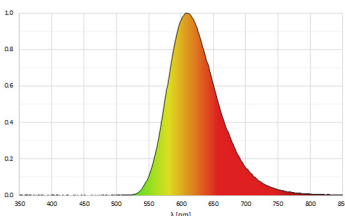

M12-A-5

<b>Light source</b>	LED
<b>Work equipment</b>	Without
<b>Connected load</b>	22 - 26 V; DC
<b>Power consumption</b>	ca. 30 W
<b>Luminous flux</b>	approx. 1.500 lm
<b>Luminous efficiency</b>	approx. 50 lm/W
<b>Light type/color</b>	yellow; Yellow
<b>Light distribution</b>	Direct
<b>Beam angle</b>	89° / 97°
<b>Glare control</b>	Screen
<b>System of protection</b>	IP 54
<b>Class of protection</b>	III
<b>Technology</b>	Switchable; -
<b>Operation</b>	External
<b>Housing</b>	Aluminium/plastic; Anodised, painted; Aluminium coloured anodised Acrylic (PMMA); Satine
<b>Light source cover</b>	
<b>Weight (net)</b>	ca. 0,6 kg
<b>Mains lead</b>	Built-in plug; M12-A-5
<b>Design</b>	mounted version
<b>Fastening</b>	Bracket
<b>Dimension</b>	A=1455mm Cmin=1410mm Cmax=1440mm
<b>Minimum ambient temperature</b>	5 °C
<b>Maximum ambient temperature</b>	40 °C
<b>Decorative contrast side parts</b>	Natural silver anodised