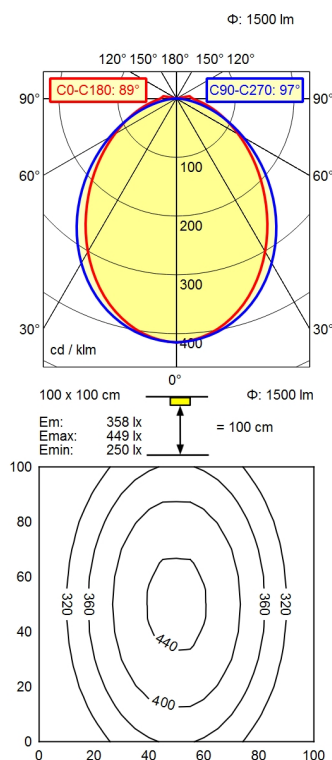

M12-A-5

<b>Light source</b>	LED
<b>Work equipment</b>	Without
<b>Connected load</b>	22 - 26 V; DC
<b>Power consumption</b>	ca. 30 W
<b>Luminous flux</b>	approx. 1.500 lm
<b>Luminous efficiency</b>	approx. 50 lm/W
<b>Light type/color</b>	yellow; Yellow
<b>Light distribution</b>	Direct
<b>Beam angle</b>	89° / 97°
<b>Glare control</b>	Screen
<b>System of protection</b>	IP 54
<b>Class of protection</b>	III
<b>Technology</b>	Switchable; -
<b>Operation</b>	External
<b>Housing</b>	Aluminium/plastic; Anodised, painted; Aluminium coloured anodised Acrylic (PMMA); Satine
<b>Light source cover</b>	
<b>Weight (net)</b>	ca. 0,6 kg
<b>Mains lead</b>	Built-in plug; M12-A-5
<b>Design</b>	mounted version
<b>Fastening</b>	Bracket
<b>Dimension</b>	A=1455mm Cmin=1410mm Cmax=1440mm
<b>Minimum ambient temperature</b>	5 °C
<b>Maximum ambient temperature</b>	40 °C
<b>Decorative contrast side parts</b>	Natural silver anodised